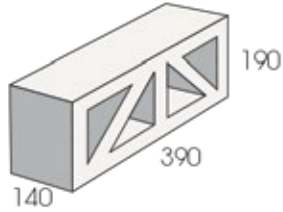

15-937
Wedge Breeze