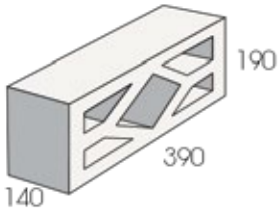

BREEZE BLOCKS

Features

- Honed finish to the sides of the block
- Range of colours to choose from
- Ideal to compliment contemporary designs
- 2 designs (Wedge and Diamond)

Suitable for

- Residential houses and fences
- Use as screening, privacy and ventilation

Specifications

15-936
Diamond Breeze