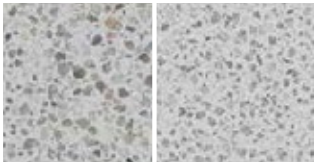

## Features

- Wide range of colour options
- Available in honed or shotblasted
- Available in 2 sizes

## Colour range

All colours are made to order in this range

Opal

Sunset

Mist

Tigres

Raven

CityStone | Mist - Honed