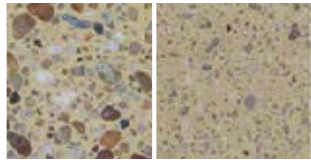

## Features

- Wide range of colour options
- Available in honed or shotblasted
- Available in 2 sizes

## Colour range

All colours are made to order in this range

Opal

Sunset

Mist

Tigres

Raven

CityStone | Mist - Honed